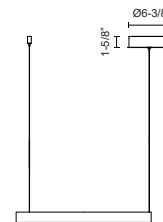

KUZCO

CANADA: 19054 28TH AVENUE - SURREY, BC V3Z 6M3
USA: 3035 E. LONE MOUNTAIN ROAD - LAS VEGAS, NV 89081

WWW.KUZCOLIGHTING.COM

© 2024 KUZCO LIGHTING. ALL RIGHTS RESERVED.

COMMENT