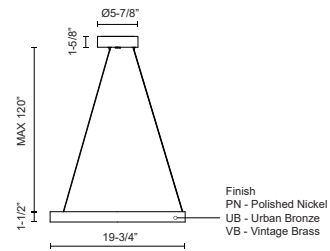

* For custom options, consult factory for details.

* For warranty information, please visit www.kuzcolighting.com/warranty

DESCRIPTION

Yukon brings a timeless charm that transforms any room into a captivating centerpiece of contemporary design. The Yukon family offers both simplicity and versatility with its integrated LED technology and the choice of mounting options: center canopy or offset canopy. Elevate your space with these exquisite chandeliers, available in our most luxurious finishes: vintage brass, urban bronze, or polished nickel.

- Luxury painted finishes
- Timeless, simple style
- Integrated LED, no need for bulbs
- Adjustable wire up to 120" length
- Perfect for living rooms, kitchens, dining rooms, and more