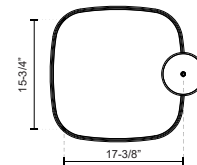

Side Canopy Option